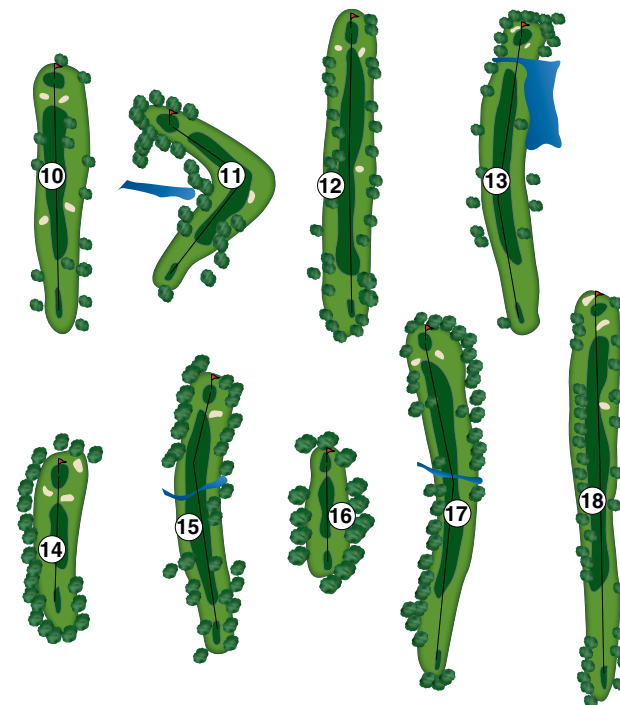

Showboat
AUTOMOTIVE SUPPLY, INC.

150 W. Main • 616-897-9231