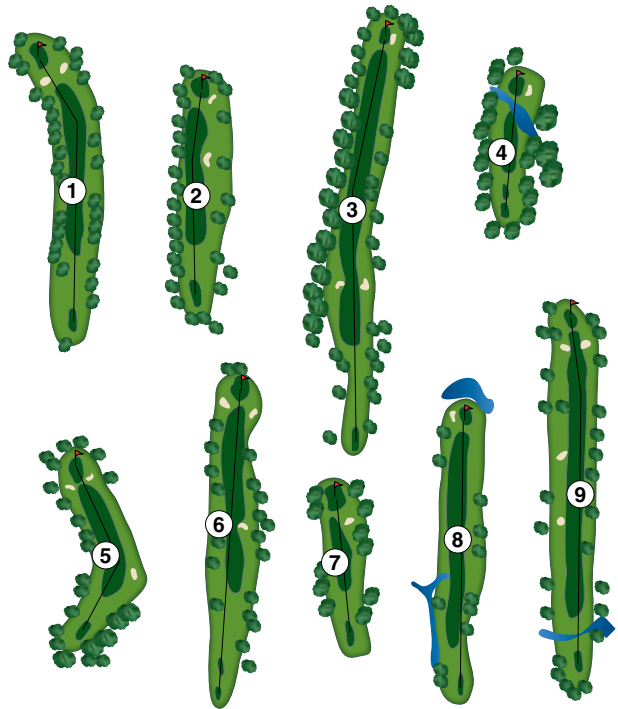

Tel: (616) 897-8443 • www.LowellLanes.com
11550 E. Fulton, Lowell, Michigan 49331
Your Hosts: Chris & Jennifer Clark